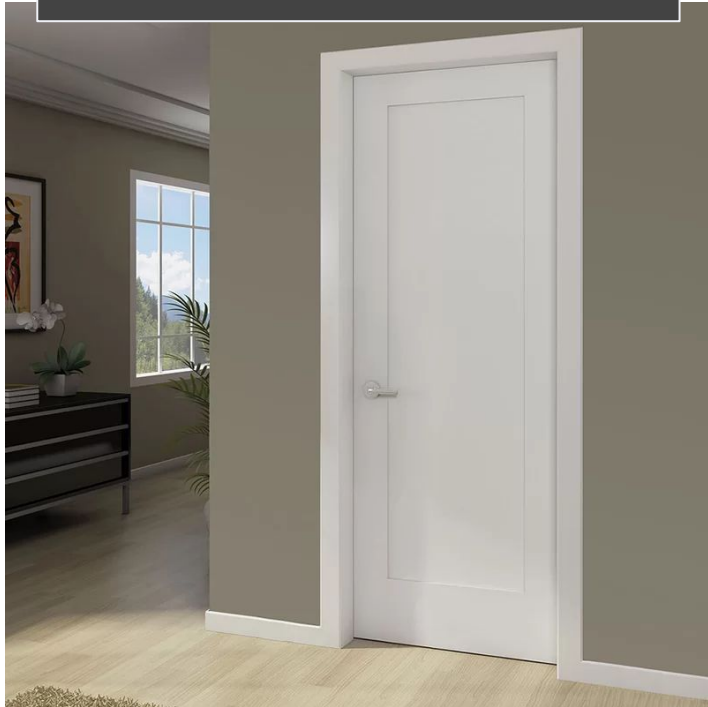

HAVEN OVERLOOK

INTERIOR DOOR STANDARD

SINGLE PANEL

DOUBLE PANEL

INTERIOR DOOR STANDARD HARDWARE

SATIN NICKEL

CHROME

SATIN BRASS