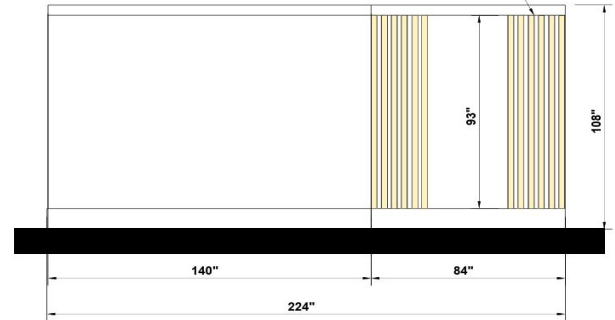

TUB 2

TUB 3

ARKANHOMES

ACCENT WALL SAMPLES

HAVEN OVERLOOK

ACCENT WALL 1

ACCENT WALL 2

1 BY 3
PLEASE LEAVE 2" GAP
BETWEEN EVERY TRIM