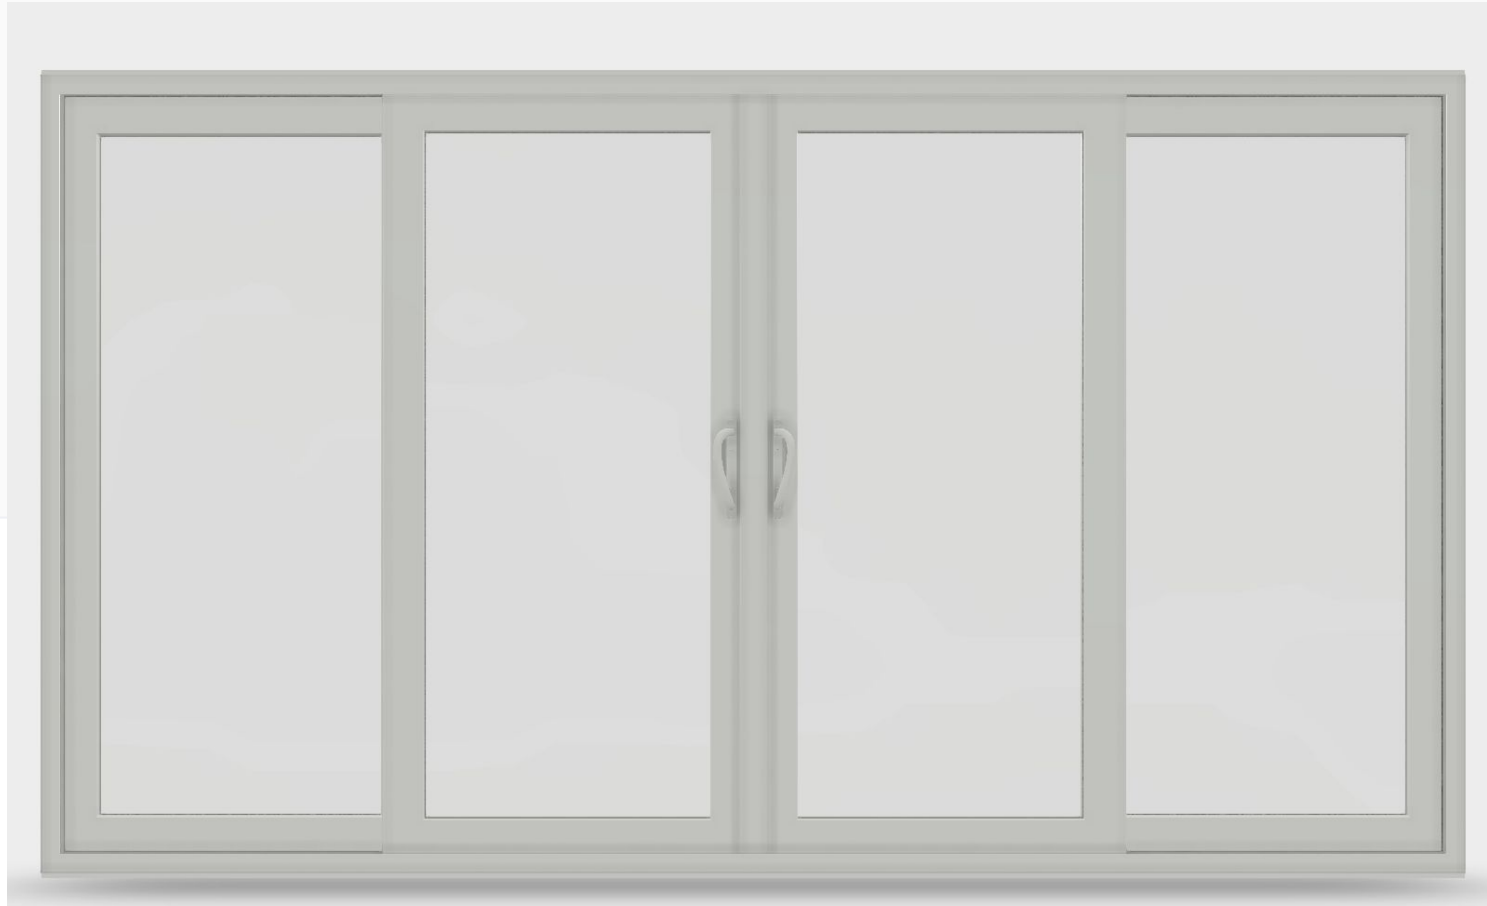

UPGRADED 12ft. SLIDER