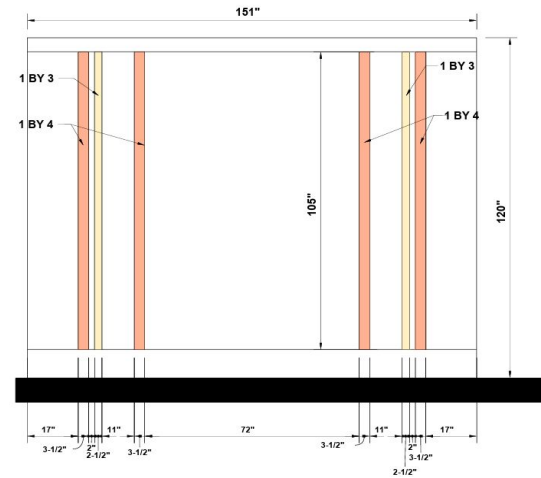

ACCENT WALL 5